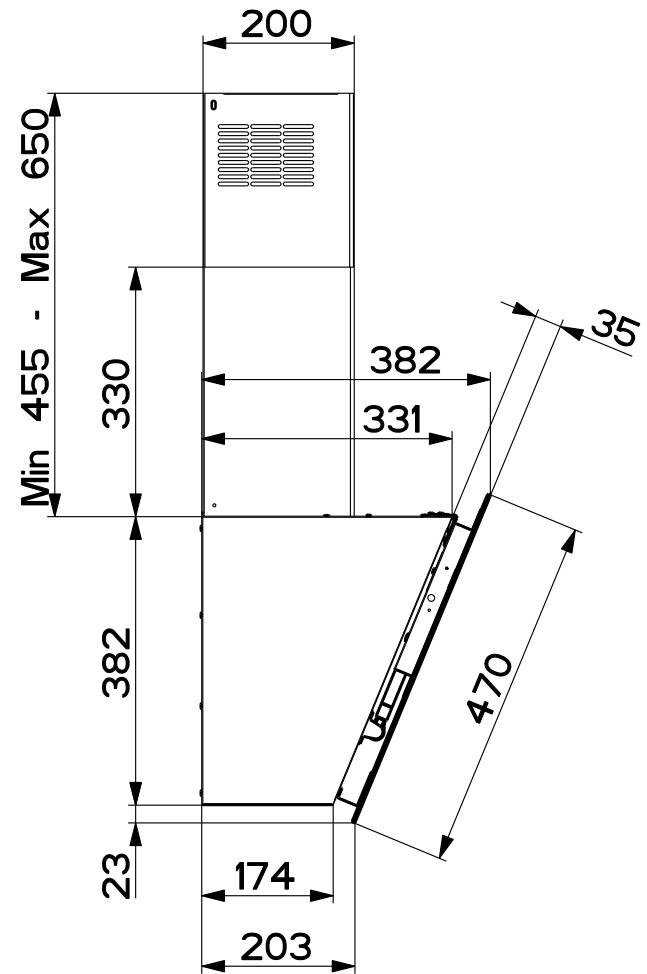

Created by <b>KAD3</b>	
Denomination <b>DIM. WITH CHIMNEY GLAM-LIGHT</b>	
Lang <b>EN</b> 	Sheet <b>1/2</b>
Modif. by <b>KAD3</b>	
Approved by <b>Romani, Fabio</b>	
Approval date <b>31-May-2016</b>	
Doc. status <b>Released</b>	
Drawing N. <b>47A_923</b>	Rev <b>01</b>

Created by <b>KAD3</b>	
Denomination <b>DIM. WITH CHIMNEY GLAM-LIGHT</b>	
Lang <b>EN</b>	Sheet <b>2/2</b>
Modif. by <b>KAD3</b>	
Approved by <b>Romani, Fabio</b>	
Approval date <b>31-May-2016</b>	
Doc. status <b>Released</b>	
Drawing N. <b>47A_923</b>	Rev <b>01</b>