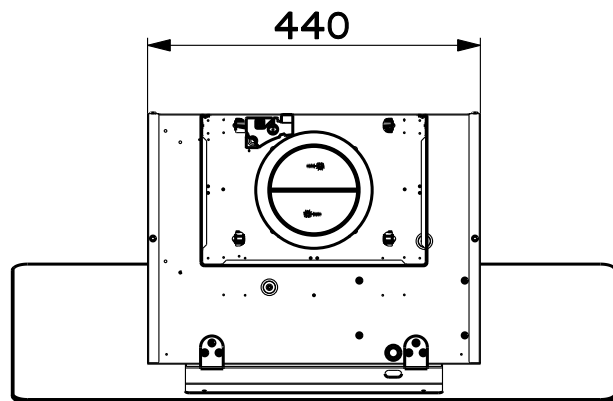

Created by <b>KAD3</b>	
Denomination <b>DIM. WITH CHIMNEY GLAM-LIGHT</b>	
Lang <b>EN</b> 	Sheet <b>1/2</b>
Modif. by <b>KAD3</b>	
Approved by <b>Romani, Fabio</b>	
Approval date <b>31-May-2016</b>	
Doc. status <b>Released</b>	
Drawing N. <b>47A_923</b>	Rev <b>01</b>