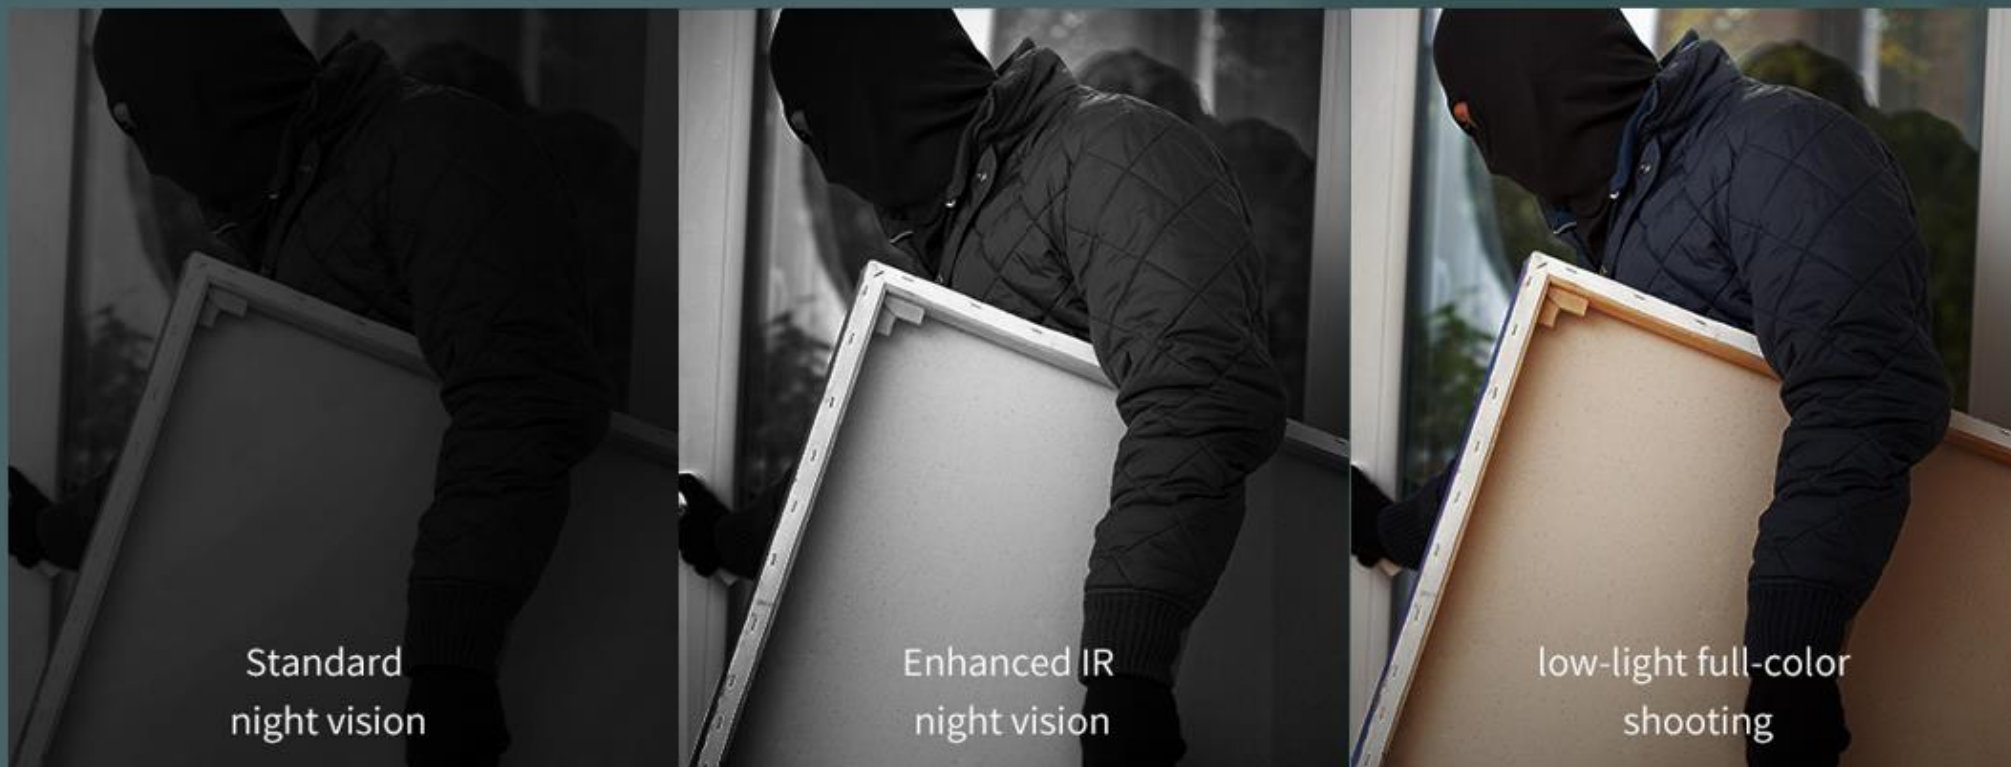

AC1C

360 Smart Camera

2K HD

130° wide-angle
vision

Full-color image
in low light

Two-way talk

AI human figure
detection

Easy installation

**Easy installation that
only takes 3 minutes**

Vertical placement

Magnetic absorption

Attach with
3M adhesive

2K HD quality, clear and vivid in every frame

Clear and smooth vision thanks to the 2304 x 1296 resolution, accurately recording any detailed changes in the monitoring area.

Accurately recognize and detect any abnormal figure movement in real-time and immediately inform you with alarm messages.

Two-way voice call brings love closer

Professional noise canceling algorithm can filter out background noises. With a wide pickup range, loved ones will always be at your side no matter how far you are.

Enhanced infrared night vision + full-color image even in low light, monitor everything at night

At poor lighting conditions, videos and images will be taken focusing on obvious details and features for clearer vision, even at night.