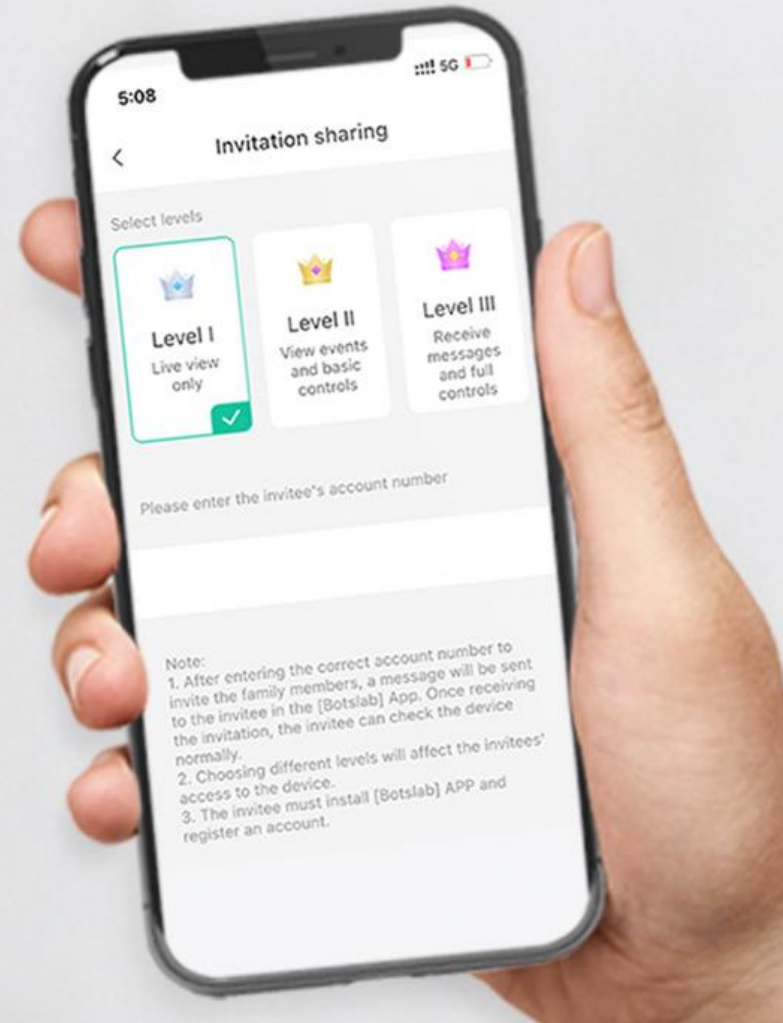

Easy to share, have more fun with others

Share your camera screen with up to 5 family members or friends by setting access permissions.