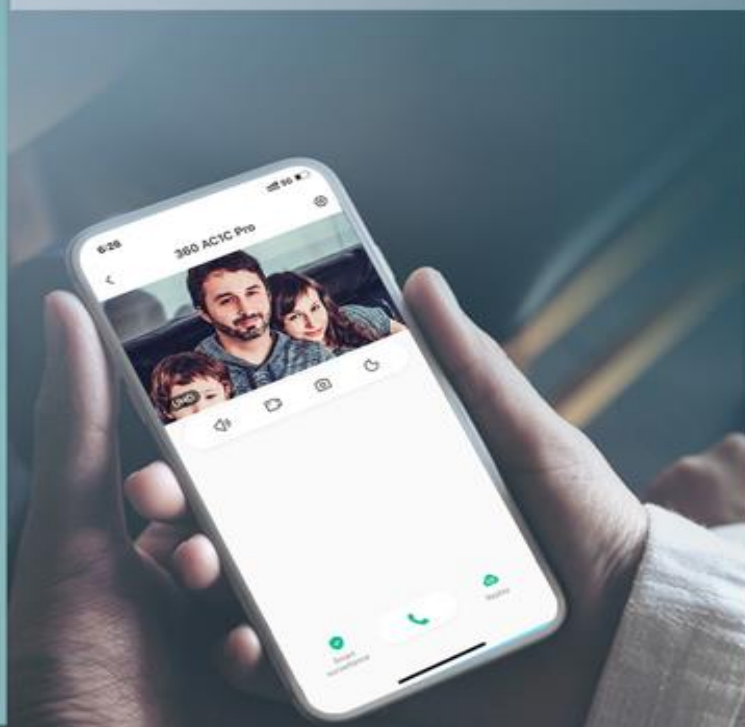

AC1C

360 Smart Camera

2K HD

130° wide-angle
vision

Full-color image
in low light

Two-way talk

AI human figure
detection

Easy installation

**Easy installation that
only takes 3 minutes**

Vertical placement

Magnetic absorption

Attach with
3M adhesive

2K HD quality, clear and vivid in every frame

Clear and smooth vision thanks to the 2304 x 1296 resolution, accurately recording any detailed changes in the monitoring area.

NORMAL

2304 x 1296 Resolution

Extensive wide-angle field of view, not even the smallest detail is missed

130° wide-angle vision, missing no details

AI human figure detection with notifications for abnormal situations

Accurately recognize and detect any abnormal figure movement in real-time and immediately inform you with alarm messages.

Two-way voice call brings love closer

Professional noise canceling algorithm can filter out background noises. With a wide pickup range, loved ones will always be at your side no matter how far you are.