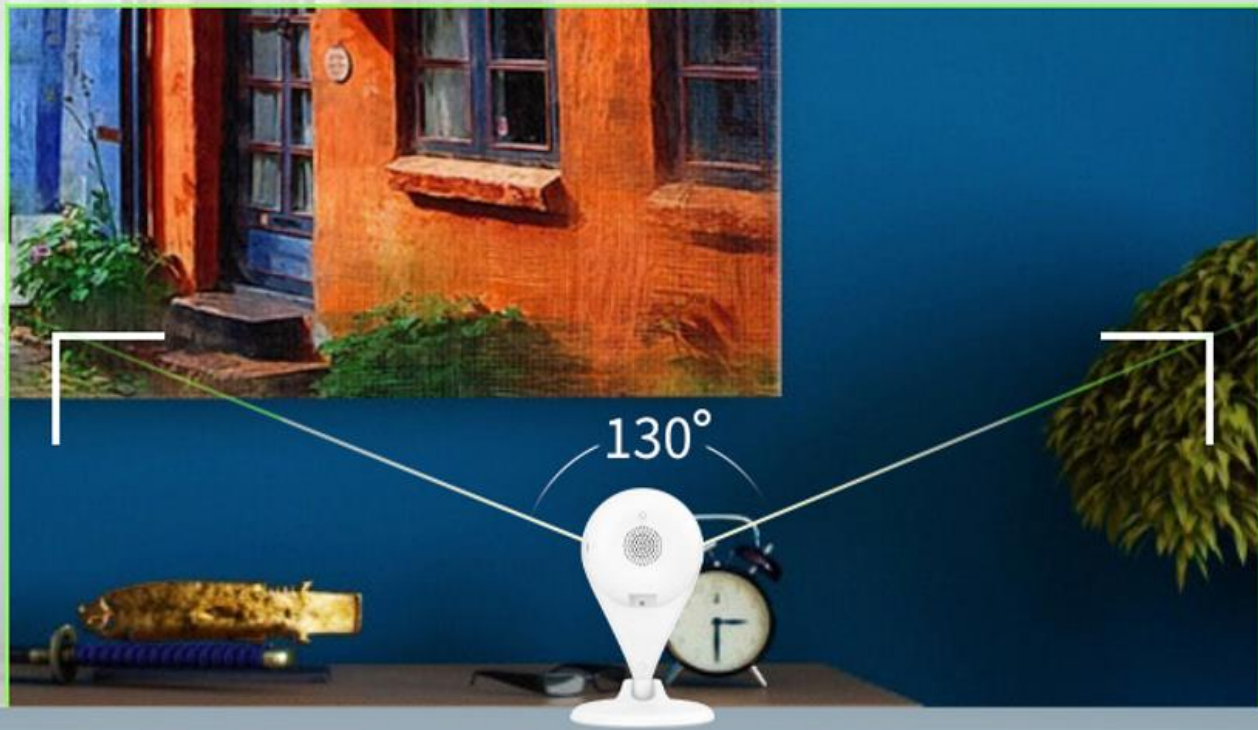

AC1C

360 Smart Camera

2K HD

130° wide-angle
vision

Full-color image
in low light

Two-way talk

AI human figure
detection

Easy installation

**Easy installation that
only takes 3 minutes**

Vertical placement

Magnetic absorption

Attach with
3M adhesive

2K HD quality, clear and vivid in every frame

Clear and smooth vision thanks to the 2304 x 1296 resolution, accurately recording any detailed changes in the monitoring area.

NORMAL

2304 x 1296 Resolution

Extensive wide-angle field of view, not even the smallest detail is missed

130° wide-angle vision, missing no details

AI human figure detection with notifications for abnormal situations

Accurately recognize and detect any abnormal figure movement in real-time and immediately inform you with alarm messages.

Two-way voice call brings love closer

Professional noise canceling algorithm can filter out background noises. With a wide pickup range, loved ones will always be at your side no matter how far you are.